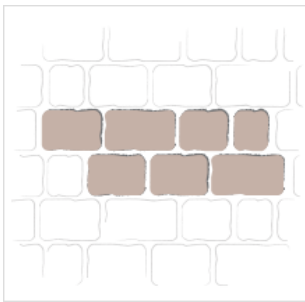

4 Piece Running Bond