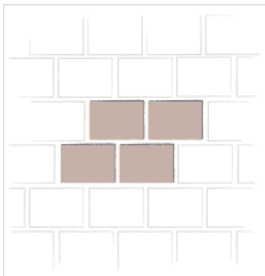

## Step 4: Patterns

40 Deg Herringbone

**Patterns**  
 Pavers not only come in different shapes and sizes, they can be assembled in different patterns. This flexibility allows you design a patio that is truly unique and custom for your property and the way you enjoy your space, Combining shape, color and pattern makes pavers truly a custom experience.

90 Deg Herringbone

Basket Weave

Modified Basket Weave

4 Piece Running Bond

4 Piece Stone Pattern

3 Piece Random Bond

3 Piece Pattern B

3 Piece Pattern C

3 Piece Pattern A

3 Piece Pattern B

3 Piece and Large Square

Lrg Rect Running Bond

Lrg Rect 90 Deg Herringbone

Lrg Rec and Square Pattern

Hopefully this Residential Patio Design Illustrated Guide has helped you to clarify some of the options you have when designing and building a residential patio.