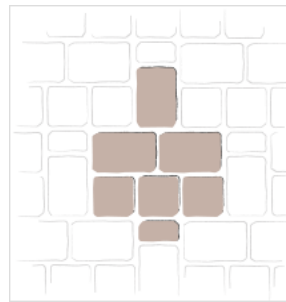

#### Color

The flexibility of Paver Colors is as diverse as the pallet itself. You can select from a variety of solid colors and blended colors to create a truly custom patio of your dreams.

Gascony Tan

## Step 4: Patterns

40 Deg Herringbone

**Patterns**  
 Pavers not only come in different shapes and sizes, they can be assembled in different patterns. This flexibility allows you design a patio that is truly unique and custom for your property and the way you enjoy your space, Combining shape, color and pattern makes pavers truly a custom experience.

90 Deg Herringbone

Basket Weave

Modified Basket Weave

4 Piece Running Bond

4 Piece Stone Pattern

3 Piece Random Bond

3 Piece Pattern B

3 Piece Pattern C

3 Piece Pattern A

3 Piece Pattern B

3 Piece and Large Square

Lrg Rect Running Bond

Lrg Rect 90 Deg Herringbone

Lrg Rec and Square Pattern

Hopefully this Residential Patio Design Illustrated Guide has helped you to clarify some of the options you have when designing and building a residential patio.