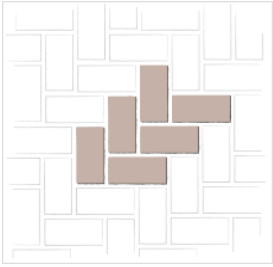

## Step 4: Patterns

40 Deg Herringbone

**Patterns**  
 Pavers not only come in different shapes and sizes, they can be assembled in different patterns. This flexibility allows you design a patio that is truly unique and custom for your property and the way you enjoy your space, Combining shape, color and pattern makes pavers truly a custom experience.