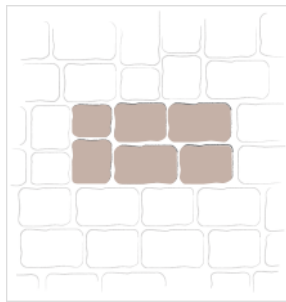

#### Color

The flexibility of Paver Colors is as diverse as the pallet itself. You can select from a variety of solid colors and blended colors to create a truly custom patio of your dreams.

Gascony Tan

## Step 4: Patterns

40 Deg Herringbone

**Patterns**  
 Pavers not only come in different shapes and sizes, they can be assembled in different patterns. This flexibility allows you design a patio that is truly unique and custom for your property and the way you enjoy your space, Combining shape, color and pattern makes pavers truly a custom experience.

90 Deg Herringbone

Basket Weave

Modified Basket Weave

4 Piece Running Bond

4 Piece Stone Pattern

3 Piece Random Bond

3 Piece Pattern B

3 Piece Pattern C

3 Piece Pattern A

3 Piece Pattern B

3 Piece and Large Square

Lrg Rect Running Bond

Lrg Rect 90 Deg Herringbone

Lrg Rec and Square Pattern

Hopefully this Residential Patio Design Illustrated Guide has helped you to clarify some of the options you have when designing and building a residential patio.