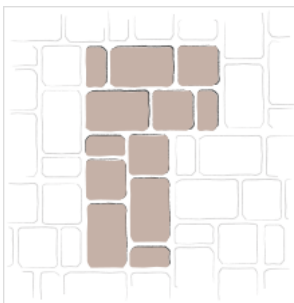

#### Color

The flexibility of Paver Colors is as diverse as the pallet itself. You can select from a variety of solid colors and blended colors to create a truly custom patio of your dreams.

Gascony Tan

## Step 4: Patterns

40 Deg Herringbone

**Patterns**  
 Pavers not only come in different shapes and sizes, they can be assembled in different patterns. This flexibility allows you design a patio that is truly unique and custom for your property and the way you enjoy your space, Combining shape, color and pattern makes pavers truly a custom experience.

90 Deg Herringbone

Basket Weave

Modified Basket Weave

4 Piece Running Bond

4 Piece Stone Pattern

3 Piece Random Bond

3 Piece Pattern B

3 Piece Pattern C

3 Piece Pattern A

3 Piece Pattern B

3 Piece and Large Square

Lrg Rect Running Bond

Lrg Rect 90 Deg Herringbone

Lrg Rec and Square Pattern

Hopefully this Residential Patio Design Illustrated Guide has helped you to clarify some of the options you have when designing and building a residential patio.