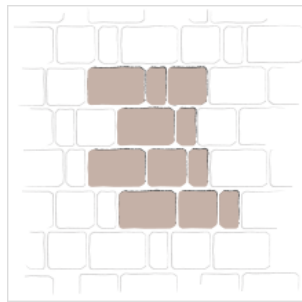

## Step 4: Patterns

40 Deg Herringbone

**Patterns**  
 Pavers not only come in different shapes and sizes, they can be assembled in different patterns. This flexibility allows you design a patio that is truly unique and custom for your property and the way you enjoy your space, Combining shape, color and pattern makes pavers truly a custom experience.

90 Deg Herringbone

Basket Weave

Modified Basket Weave

4 Piece Running Bond

4 Piece Stone Pattern

3 Piece Random Bond

3 Piece Pattern B

3 Piece Pattern C

3 Piece Pattern A

3 Piece Pattern B

3 Piece and Large Square

Lrg Rect Running Bond

Lrg Rect 90 Deg Herringbone

Lrg Rec and Square Pattern

Hopefully this Residential Patio Design Illustrated Guide has helped you to clarify some of the options you have when designing and building a residential patio.